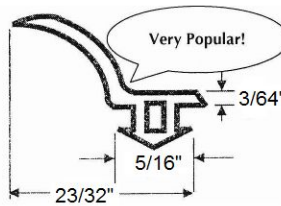

56065B Black (/ft.)
56065G Grey (/ft.)
56065W White (/ft.)

56065B2 Black (/ft.)
56065G2 Grey (/ft.)

02110 Grey 200'

02116 Grey 200'

02119 Grey 200'

02122 Grey 200'

02125 Grey 200'

ALL U-CHANNEL SHOWN ACTUAL SIZE

For Double Strength Glass

01840 100'
 01841 200'
 01842 1000'

For Double Strength Glass

01843 100'
 01844 200'
 01845 1000'

For Double Strength Glass

01846 100'
 01847 200'
 01848 400'

For 3/16" or 1/4" Glass

02155 100'
 02156 200'
 02157 1000'

02158 100'
 02159 200'
 02160 800'

02161 100'
 02162 200'
 02163 800'

02164 100'
 02165 200'
 02166 600'

02167 100'
 02168 200'
 02169 1000'

Converts 1/2" Insulated Glass to Single Lite Double Strength Glass in Aluminum Frame

Available in 50' lengths only

Part #01861