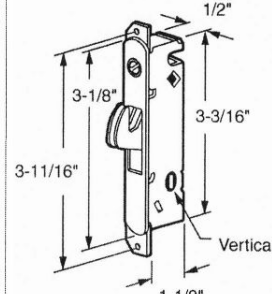

1148-D5
2-HOOK Mortise lock

1148-D4 2-point latch mortise lock

1148-9
Removable recessed faceplate

1148-8
Removable flat faceplate

E-2014

E-2009

E-2111

E-2121

E-2013

E-2171

E-2079

E-2126

04535

E-2487
Riveted recessed faceplate

Super-fast shipping! t. 1-877-744-2634 f. 1-877-744-1877 sales@tiipinc.com