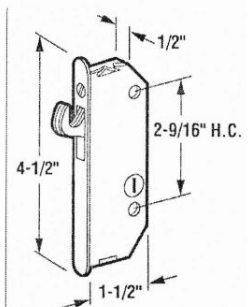

1148-D5
2-HOOK Mortise lock

1148-D4 2-point latch mortise lock

1148-9
Removable recessed faceplate

1148-8
Removable flat faceplate

E-2014

E-2009

E-2111

E-2121

E-2013

E-2171

E-2079

E-2126

04535

E-2487
Riveted recessed faceplate

Super-fast shipping! t. 1-877-744-2634 f. 1-877-744-1877 sales@tiipinc.com