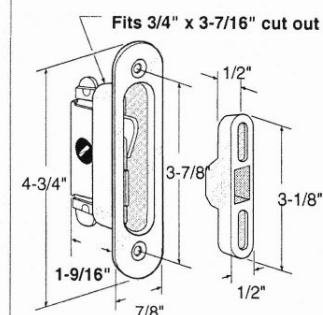

1148-D5
2-HOOK Mortise lock

1148-D4 2-point latch mortise lock

1148-9
Removable recessed faceplate

1148-8
Removable flat faceplate

E-2014

E-2009

E-2111

E-2121

E-2013

E-2171

E-2079

E-2126

04535

E-2487
Riveted recessed faceplate

Super-fast shipping! t. 1-877-744-2634 f. 1-877-744-1877 sales@tiipinc.com