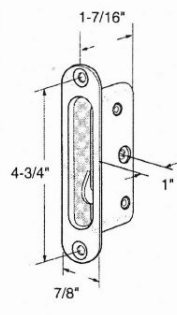

1148-D5
2-HOOK Mortise lock

1148-D4 2-point latch mortise lock

1148-9
Removable recessed faceplate

1148-8
Removable flat faceplate

E-2014

E-2009

E-2111

E-2121

E-2013

E-2171

E-2079

E-2126

04535

E-2487
Riveted recessed faceplate

Super-fast shipping! t. 1-877-744-2634 f. 1-877-744-1877 sales@tiipinc.com