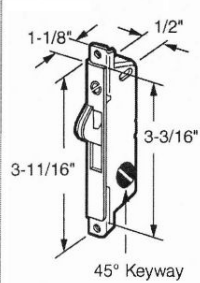

1148-D5
2-HOOK Mortise lock

1148-D4 2-point latch mortise lock

1148-9
Removable recessed faceplate

1148-8
Removable flat faceplate

E-2014

E-2009

E-2111

E-2121

E-2013

E-2171

E-2079

E-2126

04535

E-2487
Riveted recessed faceplate

Super-fast shipping! t. 1-877-744-2634 f. 1-877-744-1877 sales@tiipinc.com