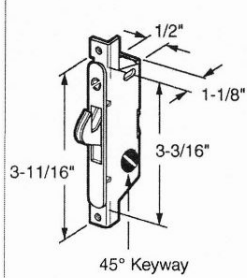

1148-D5
2-HOOK Mortise lock

1148-D4 2-point latch mortise lock

1148-9
Removable recessed faceplate

1148-8
Removable flat faceplate

E-2014

E-2009

E-2111

E-2121

E-2013

E-2171

E-2079

E-2126

04535

E-2487
Riveted recessed faceplate

Super-fast shipping! t. 1-877-744-2634 f. 1-877-744-1877 sales@tiipinc.com