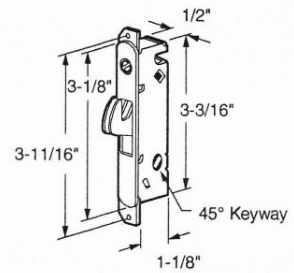

1148-D5
2-HOOK Mortise lock

1148-D4 2-point latch mortise lock

1148-9
Removable recessed faceplate

1148-8
Removable flat faceplate

E-2014

E-2009

E-2111

E-2121

E-2013

E-2171

E-2079

E-2126

04535

E-2487
Riveted recessed faceplate

Super-fast shipping! t. 1-877-744-2634 f. 1-877-744-1877 sales@tiipinc.com