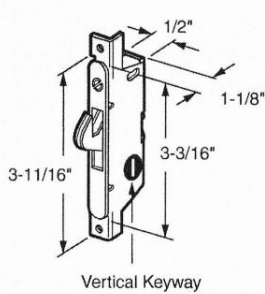

1148-D5
2-HOOK Mortise lock

1148-D4 2-point latch mortise lock

1148-9
Removable recessed faceplate

1148-8
Removable flat faceplate

E-2014

E-2009

E-2111

E-2121

E-2013

E-2171

E-2079

E-2126

04535

E-2487
Riveted recessed faceplate

Super-fast shipping! t. 1-877-744-2634 f. 1-877-744-1877 sales@tiipinc.com