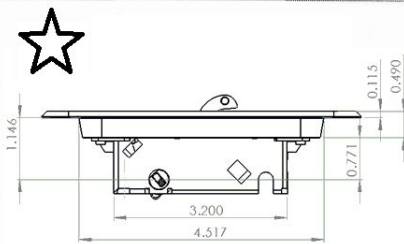

1148-D5
2-HOOK Mortise lock

1148-D4 2-point latch mortise lock

1148-9
Removable recessed faceplate

1148-8
Removable flat faceplate

E-2014

E-2009

E-2111

E-2121

E-2013

E-2171

E-2079

E-2126

04535

E-2487
Riveted recessed faceplate

Super-fast shipping! t. 1-877-744-2634 f. 1-877-744-1877 sales@tiipinc.com