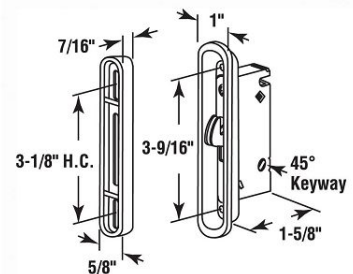

1148-D5
2-HOOK Mortise lock

1148-D4 2-point latch mortise lock

1148-9
Removable recessed faceplate

1148-8
Removable flat faceplate

E-2014

E-2009

E-2111

E-2121

E-2013

E-2171

E-2079

E-2126

04535

E-2487
Riveted recessed faceplate

Super-fast shipping! t. 1-877-744-2634 f. 1-877-744-1877 sales@tiipinc.com