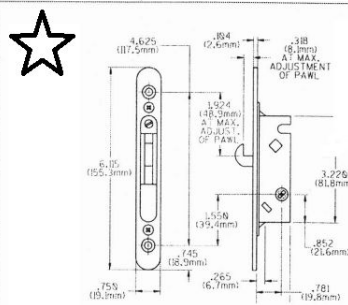

1148-D5
2-HOOK Mortise lock

1148-D4 2-point latch mortise lock

1148-9
Removable recessed faceplate

1148-8
Removable flat faceplate

E-2014

E-2009

E-2111

E-2121

E-2013

E-2171

E-2079

E-2126

04535

E-2487
Riveted recessed faceplate

Super-fast shipping! t. 1-877-744-2634 f. 1-877-744-1877 sales@tiipinc.com