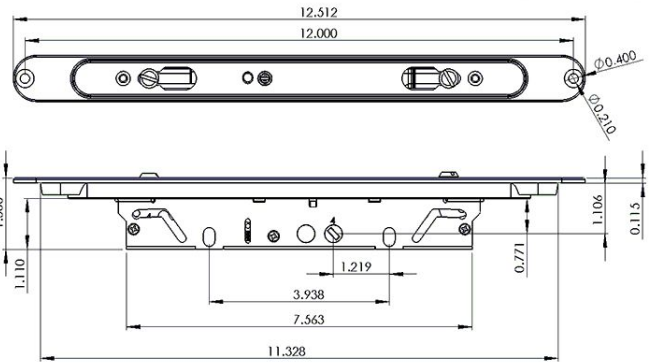

1148-D5
2-HOOK Mortise lock

1148-D4 2-point latch mortise lock

1148-9
Removable recessed faceplate

1148-8
Removable flat faceplate

E-2014

E-2009

E-2111

E-2121

E-2013

E-2171

E-2079

E-2126

04535

E-2487
Riveted recessed faceplate

Super-fast shipping! t. 1-877-744-2634 f. 1-877-744-1877 sales@tiipinc.com