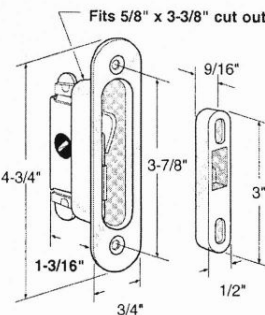

1148-D5
2-HOOK Mortise lock

1148-D4 2-point latch mortise lock

1148-9
Removable recessed faceplate

1148-8
Removable flat faceplate

E-2014

E-2009

E-2111

E-2121

E-2013

E-2171

E-2079

E-2126

04535

E-2487
Riveted recessed faceplate

Super-fast shipping! t. 1-877-744-2634 f. 1-877-744-1877 sales@tiipinc.com