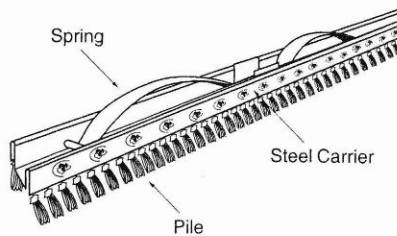

- 5105-02 12' **Tan Vinyl**

STOP DRAFTS IN WINTER & SUMMER!
JUST PLACE OVER FIN!

COMMERCIAL DOOR SEAL
(made from durable vinyl)

- POLY BAGGED**
- 2 PIECES 85"
- 1 PIECE 73"

- 56200 **Grey**
- 56201 **Black**

1/4" SOFT VINYL EXTENSIONS
PREVENT COLD DRAFTS FROM
ENTERING OR AIR
CONDITIONING FROM EXITING

TEETH GRIP ONTO COMMERCIAL
DOOR FIN FOR A TIGHT FIT. NO
ADJUSTMENTS NECESSARY

- DOOR SEAL**
POLY BAGGED 2 PIECES 84", 1 PIECE 36"
- 02240 **White**
 - 02240-B **Brown**
 - 02240-AL **Aluminum**

3-in1 THRESHOLD
EXTRUDED HEAVY DUTY

- PDT 540 6' **CLEAR ANODIZED**

ASTRAGAL

- 1314 108"

MAGNETIC WEATHERSTIPPING

- Compression x 1**
1 x 84"
- Magnetic x 2**
1 x 37" 1 x 84"

- 02245 3PC SET **WHITE**

Super-fast shipping! t. 1-877-744-2634 f. 1-877-744-1877 sales@tiipinc.com