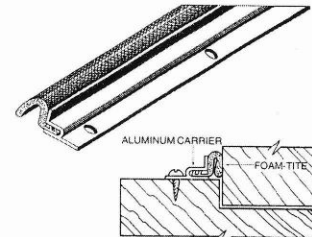

- 5105-02 12' **Tan Vinyl**

STOP DRAFTS IN WINTER & SUMMER!
JUST PLACE OVER FIN!

COMMERCIAL DOOR SEAL
(made from durable vinyl)

- POLY BAGGED**
- 2 PIECES 85"
- 1 PIECE 73"

- 56200 **Grey**
- 56201 **Black**

1/4" SOFT VINYL EXTENSIONS
PREVENT COLD DRAFTS FROM
ENTERING OR AIR
CONDITIONING FROM EXITING

TEETH GRIP ONTO COMMERCIAL
DOOR FIN FOR A TIGHT FIT. NO
ADJUSTMENTS NECESSARY

- DOOR SEAL**
POLY BAGGED 2 PIECES 84", 1 PIECE 36"
- 02240 **White**
 - 02240-B **Brown**
 - 02240-AL **Aluminum**