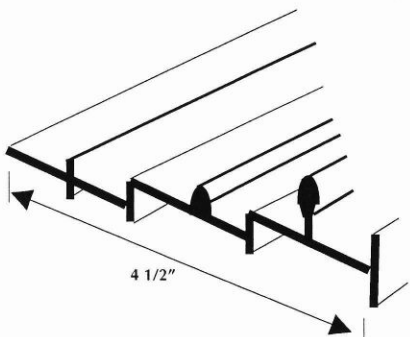

3-in1 THRESHOLD
EXTRUDED HEAVY DUTY

- PDT 540   6'   **CLEAR ANODIZED**