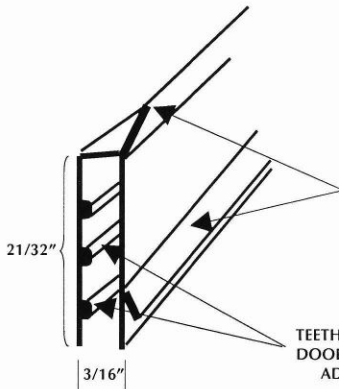

Polyflex Weatherseal
12' Strips

- A-13.00847B **BLACK**
- A-13.09999W **WHITE**
- A-13.11154T **TAN**

KERF

- 409091 **Two-tone Brown** (/ft.)

CLOSET TOP TRACK

- 5105-01 12' **White Vinyl**

CLOSET BOTTOM TRACK

- 5105-02 12' **Tan Vinyl**

STOP DRAFTS IN WINTER & SUMMER!
JUST PLACE OVER FIN!

COMMERCIAL DOOR SEAL
(made from durable vinyl)

- POLY BAGGED**
- 2 PIECES 85"
- 1 PIECE 73"

- 56200 **Grey**
- 56201 **Black**

1/4" SOFT VINYL EXTENSIONS
PREVENT COLD DRAFTS FROM
ENTERING OR AIR
CONDITIONING FROM EXITING

TEETH GRIP ONTO COMMERCIAL
DOOR FIN FOR A TIGHT FIT. NO
ADJUSTMENTS NECESSARY

- DOOR SEAL**
POLY BAGGED 2 PIECES 84", 1 PIECE 36"
- 02240 **White**
 - 02240-B **Brown**
 - 02240-AL **Aluminum**